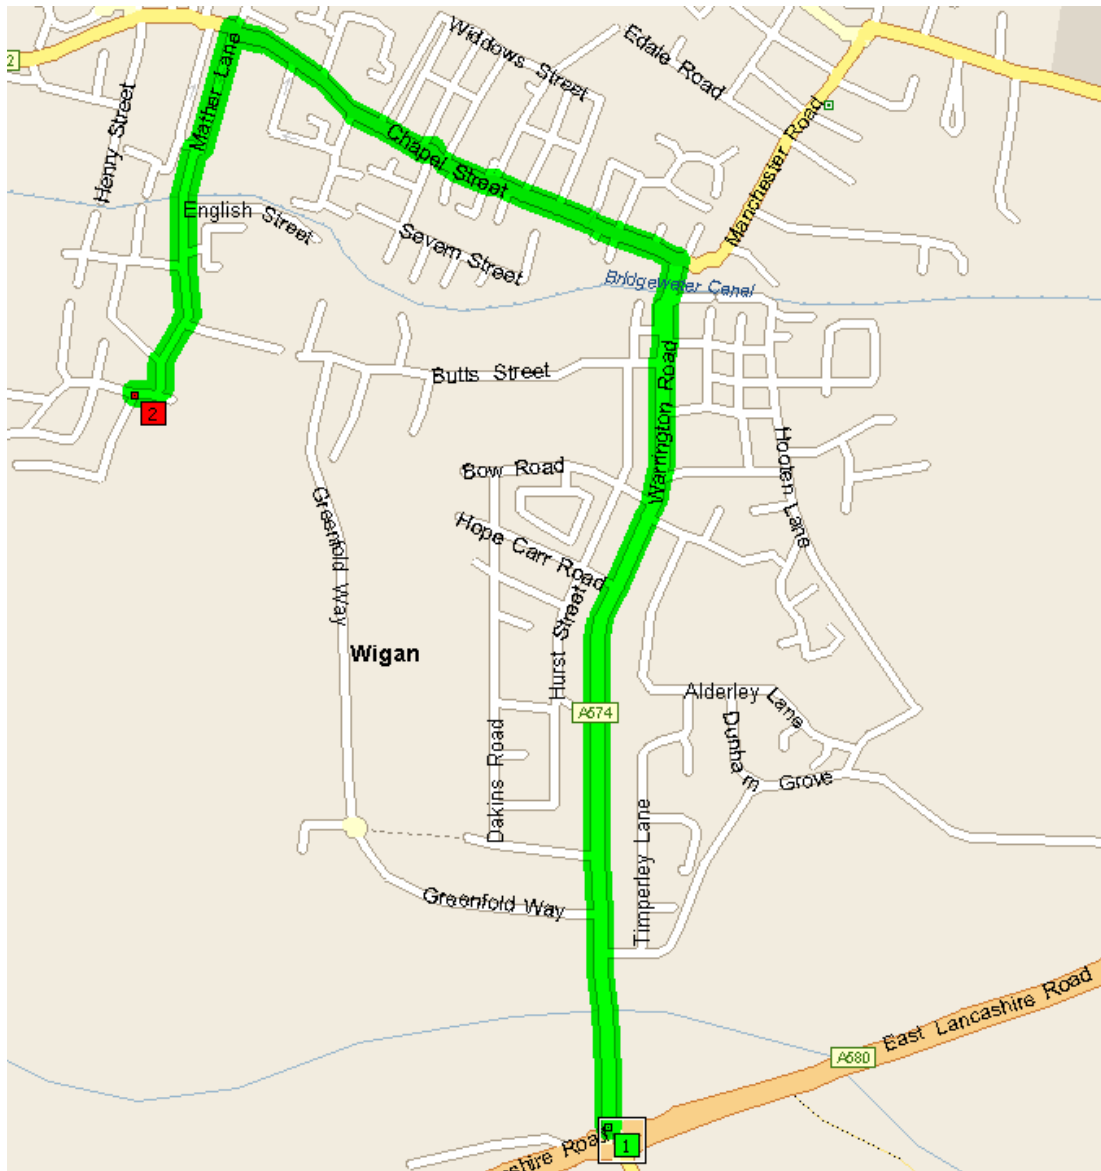

Directions to Oakland House

Ainscough Strategic Land
Oakland House
21 Hope Carr Road
Leigh
Lancashire
WN7 3ET

From Manchester A580

1. Take the A580 East Lancs Road for 8.56 miles
2. At roundabout take the third exit onto Warrington Road (A574)
3. At the traffic lights turn left onto Chapel Street
4. Continue for approx 3/4 mile
5. Then turn left onto Mather Lane, just after second pedestrian crossing.
6. At the sharp right hand bend at the bottom of the road bear left
7. Oakland house is located in the left corner

From the M6

1. Exit the M6 at J23 and proceed eastwards towards Manchester
2. Continue over roundabout
3. Continue through next two junctions
4. At the next traffic lights turn left onto A579 Atherleigh Way – signposted Leigh and Bolton, Pennington flash.
5. Continue forward and turn right at the lights onto St Helens road
6. Continue for approx 1 miles
7. Turn right into Bonneywell Road and follow the road through the estate for approx ½ mile. Filter lane in centre of road
8. At the newsagent shop on your left bear into the road on the right marked as a dead end.
9. Oakland House is on the left hand side